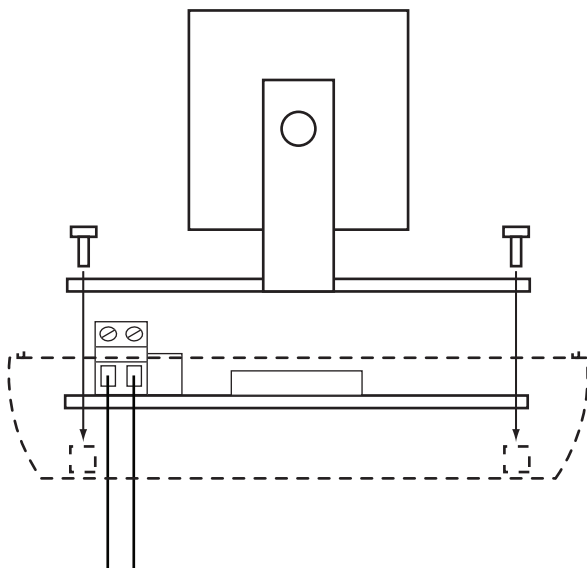

HDCVFHK
Heater Kit Installation

Mount heater below camera bracket.
Apply 24VAC only.

24VAC
ONLY

949-260-1599
www.rainbowcctv.com